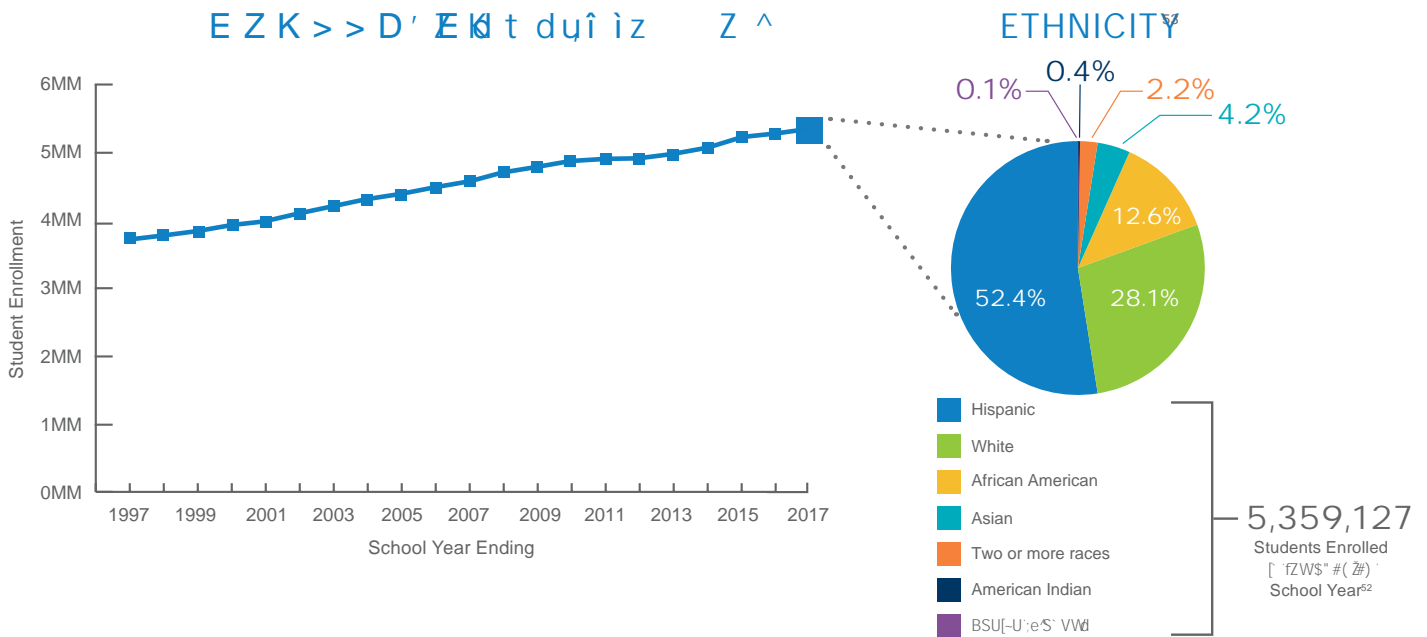

Enrollment and Financial Information

Detailed information about our Texas students and how we as a state support them.

TEXAS PUBLIC SCHOOL ENROLLMENT

As the state's population grows, Texas public school enrollment is projected to continue to grow. Enrollment in 2017 was 5.4 million students, and demographic trends suggest this growth will continue.

STUDENT POPULATIONS IN THE STATE OF TEXAS

Enrollment in Texas public schools is projected to continue to grow. Enrollment in 2017 was 5.4 million students, and demographic trends suggest this growth will continue.