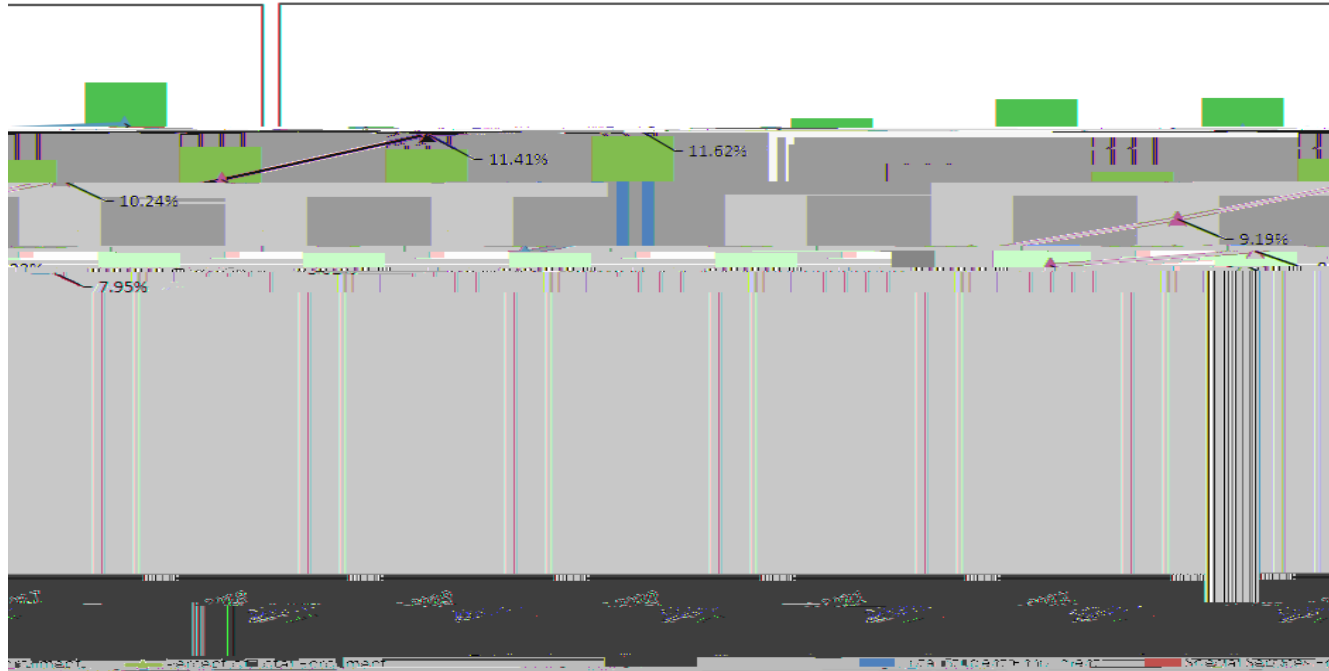

Special Services Historical FTE Detail

Lake Travis ISD

Located in Travis County

Fast growth district

Chapter 49 recapture district

7 elementary schools

3 middle schools

Lake Travis Independent School District

Lake Travis Independent School District

Total Student vs. Special Services Enrollment

| Total Student | | | Special Services | | Percent of Total | |
|---------------|------------|------------|------------------|------|------------------|--|
| Enrollment | Enrollment | Enrollment | Year | Enro | | |
| 9,825 | 781 | 7.95% | 2016-2017 | | | |
| 10,410 | 866 | 8.32% | 2017-2018 | | | |